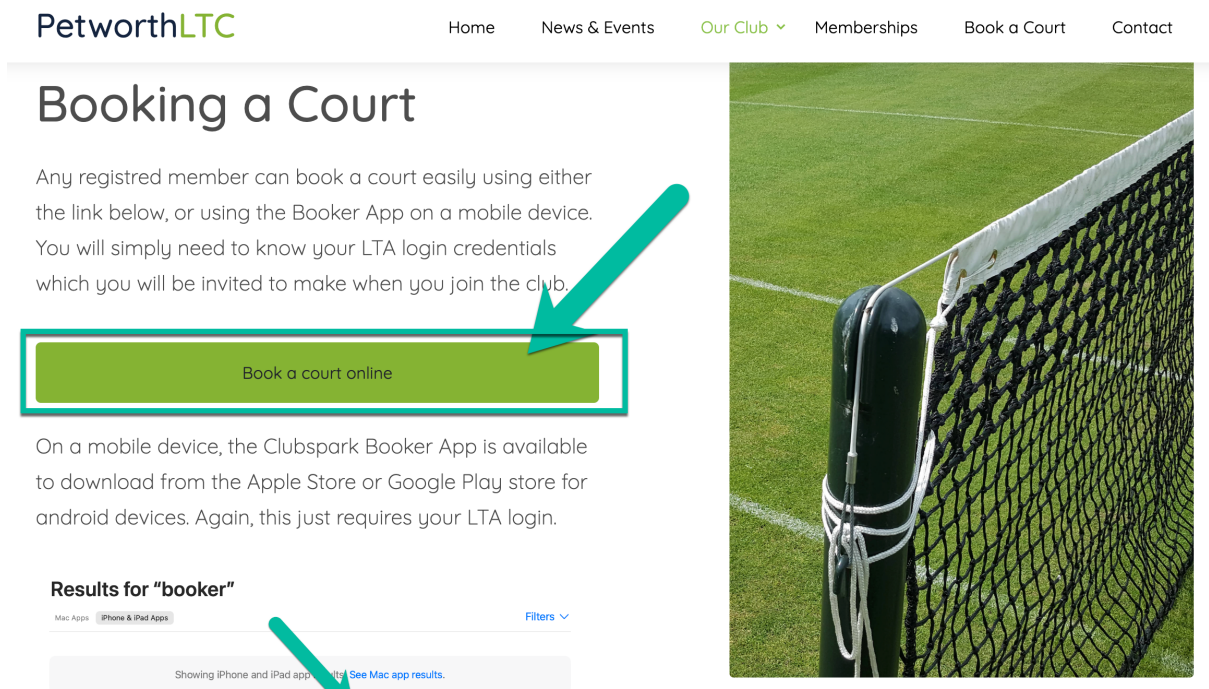

# Booking a Court Instructions

On the website use the 'Book a Court' link from the navigation bar.

Click the 'Book a Court Online' button:

The booking page will then open, but you will need to login to your LTA account to book a court.

## Sign in to book or manage your upcoming bookings

Log in with your LTA Advantage account to manage bookings, coaching, memberships and more.

**Login**

Haven't created an account?  
[Click here](#)

If you've previously logged in via a Clubspark or social account.  
[Login with another method](#)