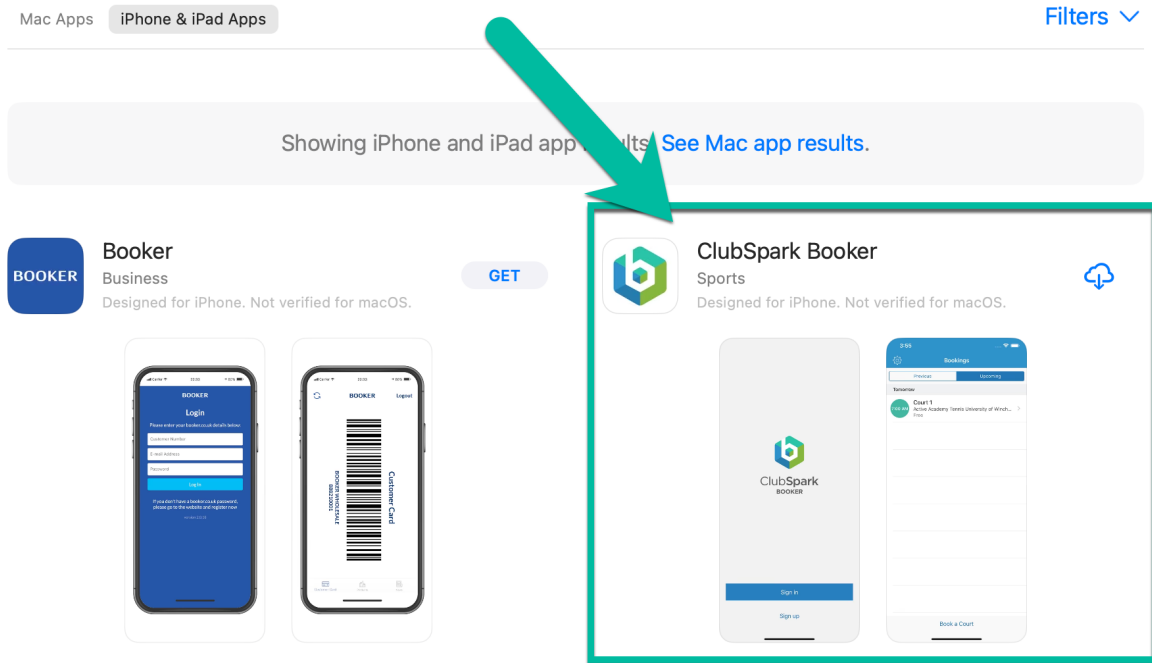

Using the Booker APP

Download and install the booker app from the Apple App store or android Google play store.

Results for "booker"