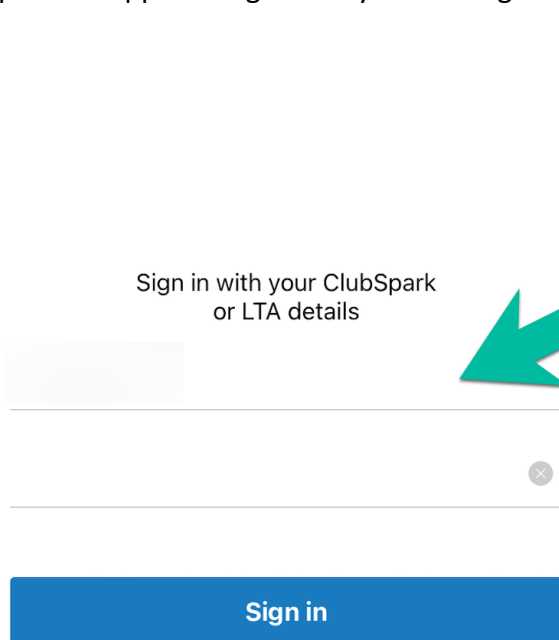

Open the App and login with your LTA login credentials